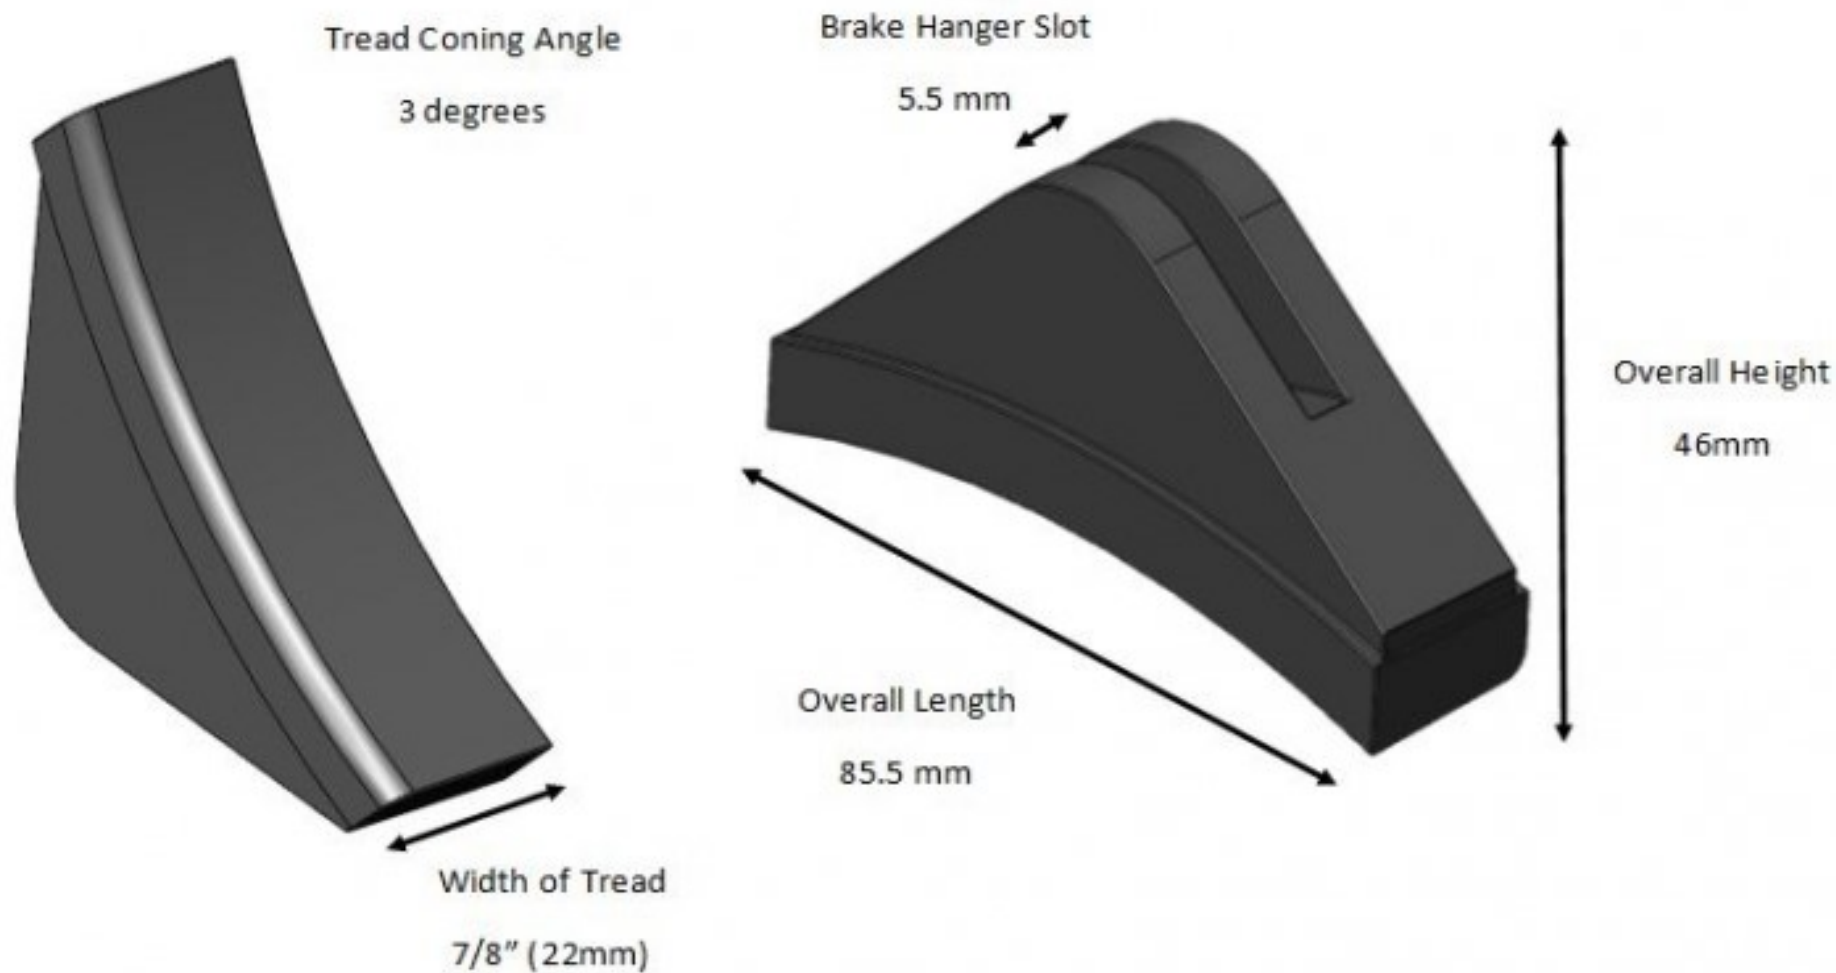

PNR-11G & PNR-11H - 10 1/4" & 7 1/4" Brake Blocks

Designed to suit 9" - 12" wheel diameter approximately.

***** PLEASE NOTE THESE BRAKE BLOCKS ARE HANDED (LH SHOWN) *****